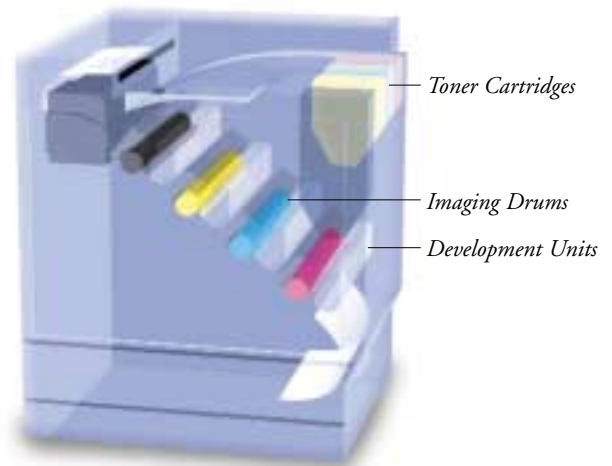

- As the world's fastest color printer in its class, the AP3800C guarantees **full-color printing speed of 28 pages per minute**, producing time-sensitive documents even at a moments notice. Whereas the speed of most color printers are limited by their multi-pass color imaging systems, the AP3800C's **tandem drum printing system** prints each color successively in a single pass, optimizing the throughput and *dramatically* increasing full-color printing speed.
- And the AP3800C's **black & white printing speed of 38 ppm** is equally impressive, rivaling any workgroup black & white laser printer. The AP3800C provides the performance required for both color and black & white documents.
- Just as remarkable on the AP3800C are the **full-color limitless auto-duplexing, multi-position stapling, and punching** (optional). All on-line and accessed with a single mouse click. But the real advantage is that any finishing functions invoked does not affect printing speed.
- Ricoh's advanced fusing technology reduces warm-up time by a third compared to current color laser printers. This contributes to **fast first print speeds of 12 seconds for full-color, and 9 seconds for black & white**.
- **RIP Once & Print Many** function reduces redundant file processing and enables the AP3800C to print at full speed.*

* Depending on the configuration of the AP3800C, additional RAM or HDD may be required.

Single Pass Printing System

Quality Color Imaging Without The Costly Premium

Create your own high quality full-color documents with a professional look.

- Eliminate costly and time-consuming outsourcing for your color printing needs. Take control of color production—from printing a simple color document to multiple copies of a brilliant high impact sales proposal—with the affordable and easy-to-use AP3800C. With a **maximum resolution of 1200 x 1200 dpi**, everything from text to graphics to photos print with stunning color and extraordinary clarity from the AP3800C.
- Ricoh combines **high quality printing and exceptional cost** of ownership into one workgroup solution. There is no excuse for not bringing color printing in-house anymore. The AP3800C is the only answer.